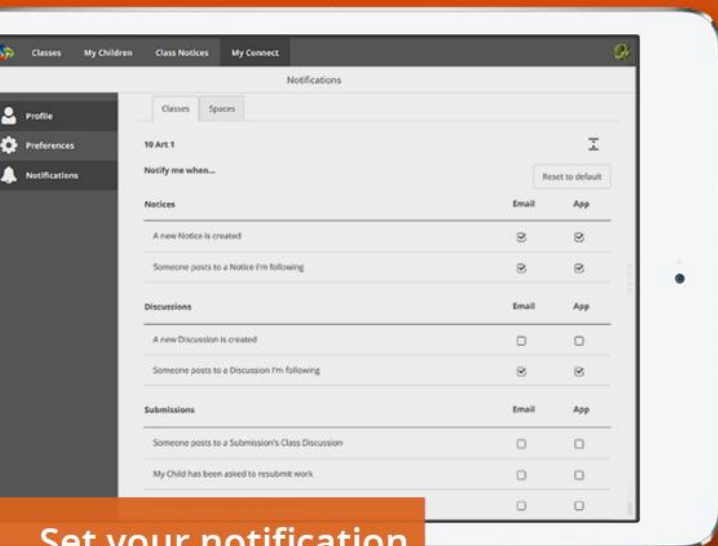

Enter P number and password

If you can't  
remember your login  
details please contact  
your school

Take a tour

Department of  
Education

# CONNECT NOW

A free mobile app that displays all the latest activity from your children's classes.

- read notices, view class photos and discussions
- post a comment directly from your mobile device
- access attachments