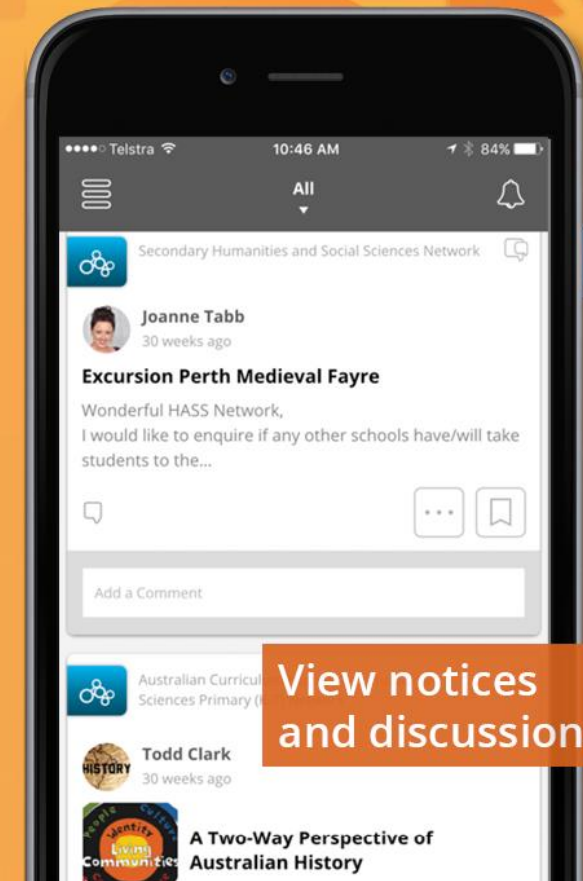

# CONNECT NOW

A free mobile app that displays all the latest activity from your children's classes.

- read notices, view class photos and discussions
- post a comment directly from your mobile device
- access attachments

Set your notification preferences

Post a comment

View class photos

View notices and discussions